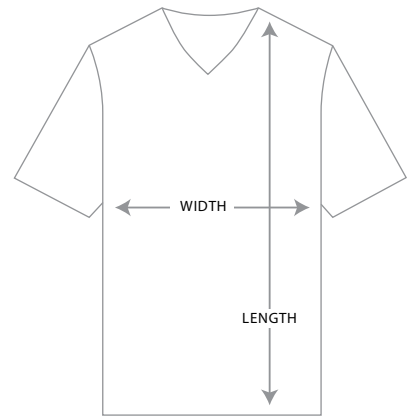

St John

VOLUNTEER

STAPLE TEE - Men's

STAPLE TEE MEASUREMENTS

SIZE	SML	MED	LRG	XLG	2XL	3XL
Body Width (cm)	47	52	56.5	61	64	68
Body Length (cm)	71	75	78.5	82	83.5	85

BEVEL V-NECK TEE - Ladies

BEVEL V-NECK TEE MEASUREMENTS

SIZE	XSM	SML	MED	LRG	XLG
Body Width (cm)	43	45.5	48	50.5	53
Body Length (cm)	68	70	72	74	76

TARMAC V-NECK TEE - Unisex

TARMAC V-NECK TEE MEASUREMENTS

SIZE	SML	MED	LRG	XLG	2XL
Body Width (cm)	45	49	53	57	62
Body Length (cm)	71	74	77	79	81.5