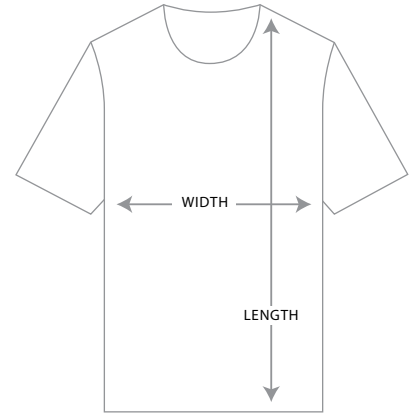

St John

VOLUNTEER

STAPLE TEE - Men's

STAPLE TEE MEASUREMENTS

SIZE	SML	MED	LRG	XLG	2XL	3XL
Body Width (cm)	47	52	56.5	61	64	68
Body Length (cm)	71	75	78.5	82	83.5	85

BEVEL V-NECK TEE - Ladies

BEVEL V-NECK TEE MEASUREMENTS

SIZE	XSM	SML	MED	LRG	XLG
Body Width (cm)	43	45.5	48	50.5	53
Body Length (cm)	68	70	72	74	76

TARMAC V-NECK TEE - Unisex

TARMAC V-NECK TEE MEASUREMENTS

SIZE	SML	MED	LRG	XLG	2XL
Body Width (cm)	45	49	53	57	62
Body Length (cm)	71	74	77	79	81.5